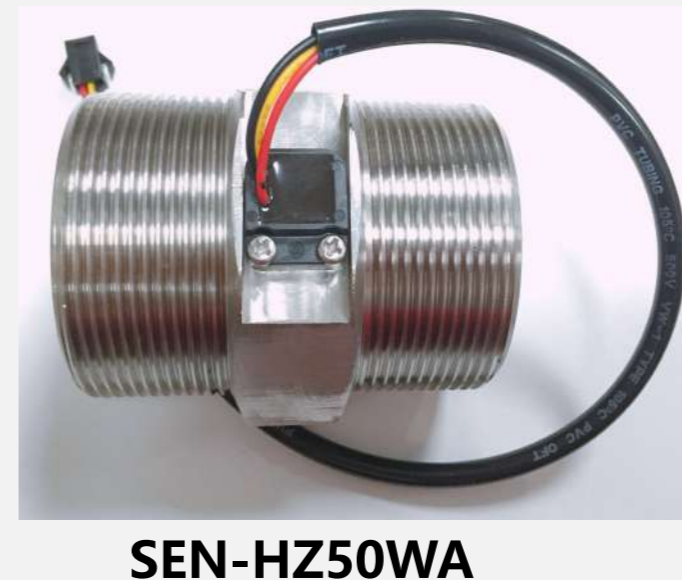

Stainless Steel Material Water Flow Sensor